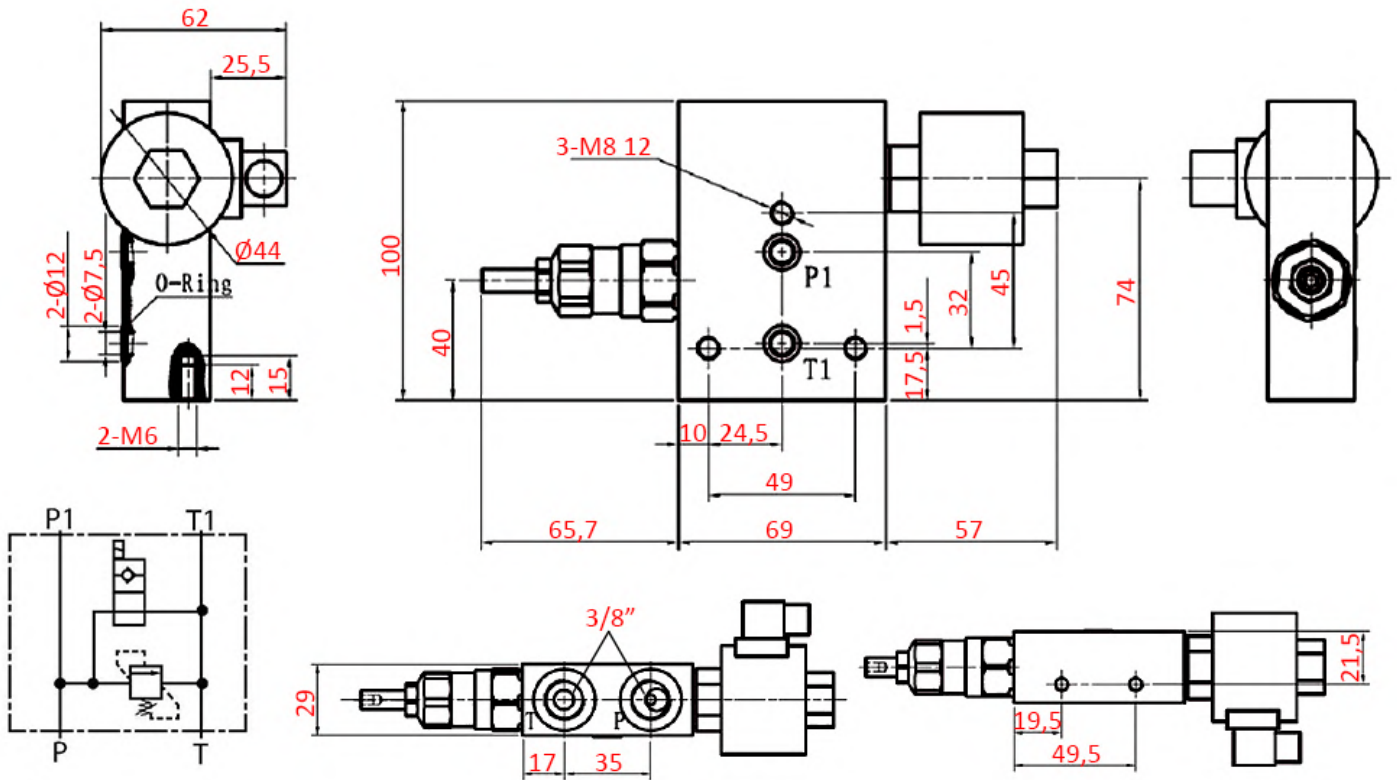

13475

[mm]

Šifra / Code		13475
Max. Pretok / Max. Flow	[l/min]	50
Max. Tlak / Max. Pressure	[bar]	315
Tuljava 12V DC; 30W / Coil 12V DC; 30W	[A]	2,5
Tuljava 24V DC; 30W / Coil 24V DC; 30W	[A]	1,25
Tuljava 230V AC; 30W / Coil 230V AC; 30W	[A]	0,13
Navoj / Thread	["]	3/8"